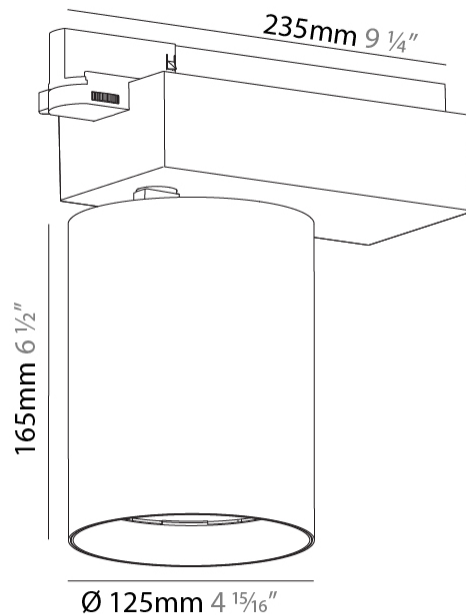

GENERAL

Series: Centriq
Subseries: Centriq 125
Brand: Prolicht
Division: Architectural
Mounting Type: Track
Mounting Location: Ceiling
Subcategory: Spots

PHYSICAL

Shape: Cylinder
Diameter (mm): 125
Diameter (in): 4 ¹⁵/₁₆
Length (mm): 235
Length (in): 9 ¹/₄
Height (mm): 165
Height (in): 6 ¹/₂
Light Distribution: Adjustable / Direct
Fixture Finish: SSR / BKV / CWI / CRY / HAB / UFT / ITA / RUA / FTG / MYG / LOD / PUS / FRO / FUP / KIA / POP / BLS / SPG / MEY / GOH / GUM / CHC / COM / ABZ / JAG / OBR / MOS / ROR
Fixture Material: Aluminum

ELECTRICAL

Lamp Type: LED (Zhaga Standard)
Input Wattage (W): 55 / 54
Total Output Wattage (W): 49.5 / 48.6
Dimming: Tri-Mode (Non-Dimming and Phase Dimming (120Vac only) and 0-10V Dimming)
Driver Included: Yes
Driver Location: Integrated
Driver Type: Constant Current - Universal
Driver Class: Class 2
Input Voltage (V): 120 - 277
Constant Current (MA): 1400

LED

Number of LEDs: 1
Color Temperature (°K): 3000 / 3500 / 4000
Max. Delivered Lumen (lm): 5250 / 4498 / 4590
Nominal Lumen (lm): 6030 / 5165 / 5270
CRI: >90 CRI
Lamp Life (hrs): 50000

OPTICAL

Reflector°: 16 / 26 / 42
Adjustability: Rotational 340°; Tilt 90°

RATINGS AND CERTIFICATIONS

Certified By: Certified for North American Standards
IP rating: IP20